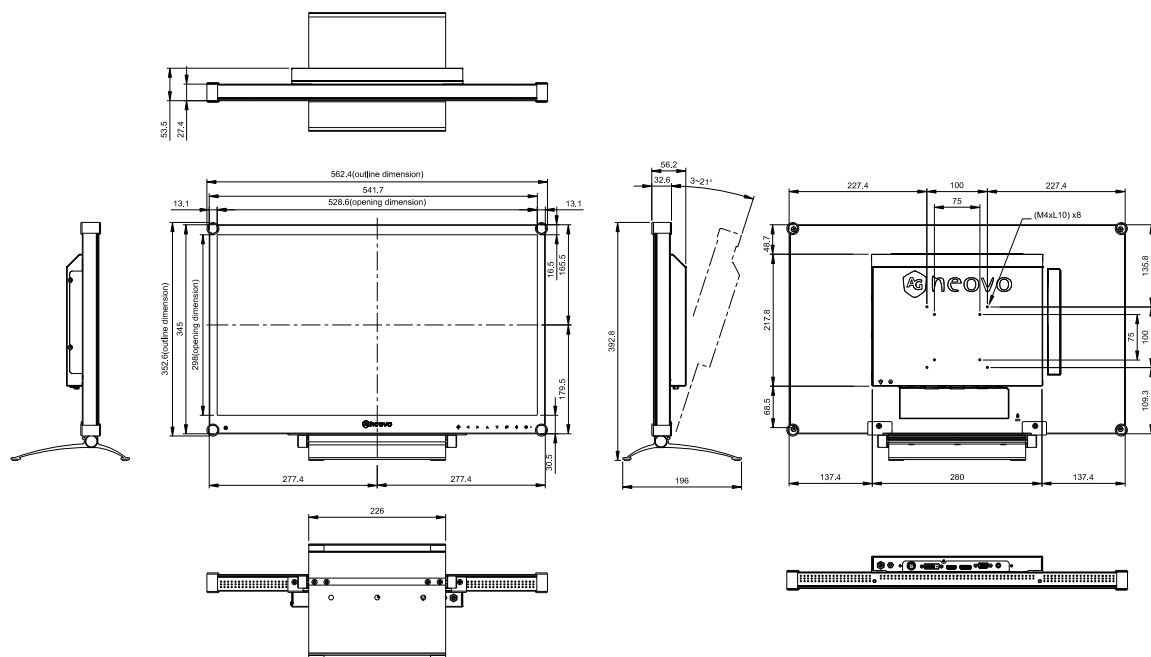

AG-NEOVO MX-2402

24" Medical Display with NeoV Optical Glass

FEATURES

- Full HD 1920 x 1080 resolution
- Anti-Burn-in™ technology prevents image ghosting
- NeoV™ Optical Glass and metal housing for excellent cleanability and protection
- Crisp 20,000,000:1 dynamic contrast ratio
- Compliance with DICOM Part 14 with calibrated greyscale and brightness
- Certified with IEC/EN 60601-1 and IEC/EN 60601-1-2
- Sturdy IK10-rated metal casing for impact resistance in healthcare settings
- Front side IP65 certified for indoor use in medical work environments
- Versatile connectivity: DisplayPort, HDMI, DVI, VGA
- EcoSmart Sensor automatically adjusts brightness level according to ambient lighting conditions
- Wide temperature range for consistent performance in varying conditions
- Black-level adjustment for presenting more details in dark images
- VESA mounting for flexible installation in healthcare settings

TECHNICAL DRAWING

Technical Data AG-NEOVO MX-2402

Panel

Panel Type	LED-Backlit TFT LCD (VA Technology)
Panel Size	23.8"
Max. Resolution	FHD 1920 x 1080
Pixel Pitch	0,275 mm
Brightness	300 cd/m ²
Contrast Ratio	20,000,000:1 (DCR)
Viewing Angle (H/V)	178°/178°
Display Colour	16,7M
Response Time	5 ms
Surface Treatment	Anti-Glare Treatment (Haze25%), 3H Hard Coating

Dimensions

Product with Base (W x H x D)	562,4 x 392,8 x 196,0 mm (22,1" x 15,4" x 7,7")
Product w/o Base (W x H x D)	562,4 x 352,6 x 56,2 mm (22,1" x 13,9" x 2,2")
Packaging (W x H x D)	672,0 x 517,0 x 249,0 mm (26,5" x 20,4" x 9,8")