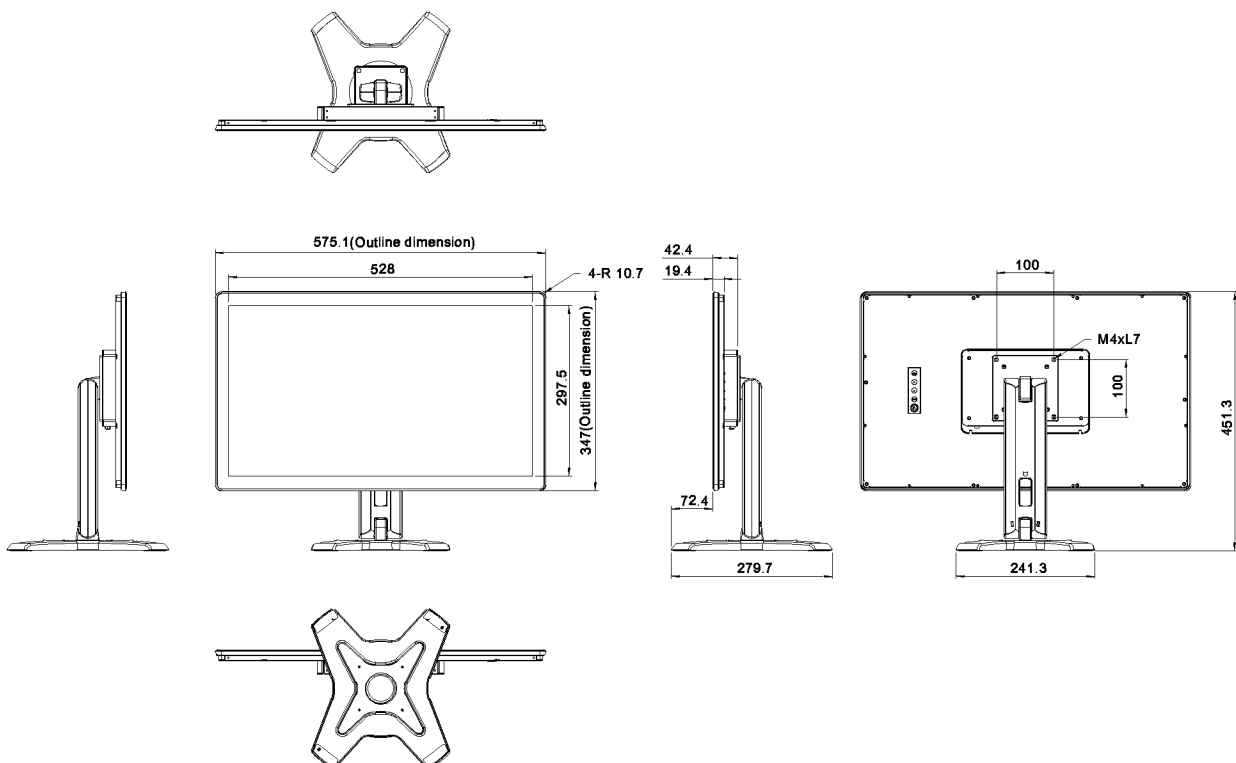

## SPECIFICATIONS

<b>Panel</b>	
Panel Type	LED-Backlit TFT LCD (VA Technology)
Panel Size	23.8
Max. Resolution	FHD 1920 x 1080
Pixel Pitch	0.274 mm
Brightness	250 cd/m <sup>2</sup>
Contrast Ratio	3000:1
Viewing Angle (H/V)	178°/178°
Display Colour	16.7M
Response Time	5 ms
Surface Treatment	Seriesantl-Glare Treatment (Haze 40%),3H Hard Coating
<b>Frequency</b>	
Frequency (H)	30 kHz-84 kHz
Frequency (V)	56 Hz-76 Hz
<b>Signal Input</b>	
DisplayPort	1.2a x 1
HDMI	1.3 x 1
VGA	15-Pin D-Sub x 1
<b>Audio</b>	
Audio Out	Stereo Audio Jack (3.5 mm)
<b>Touch Screen</b>	
Technology	Projective Capacitive
Positional Accuracy	±2.5 mm
Panel Interface	USB (Type-B) / Service Port
Multi-touch Plug & Play	10-point touch for Windows® 7 · 8 · 10
Single Touch Support by Driver	Windows VISTA/XP/2000/CE/XP Embedded · Mac OS 10.10-10.14
Multi-touch Support by Driver	Linux 2.6.36 later/3.x.x/4.x.x/5.x.x · Android 2.3 upwards
<b>Power</b>	
Power Requirements	DC 12V, 2.5A
On Mode	17 W (On)
Standby Mode	< 0.4W
Off Mode	< 0.2W
Power Supply	External
<b>Glass</b>	
Thickness	3.3 mm (0.13")
Transmission Rate	85%
Hardness	7H
<b>Operating Conditions</b>	
Temperature	0°C-40°C (32°F-104°F)
Humidity	20%-80% (non-condensing)
<b>Storage Conditions</b>	
Temperature	-20°C-60°C (-4°F-140°F)
Humidity	10%-90% (non-condensing)
<b>Mounting</b>	
VESA FPMPMI	Yes (100 x 100 mm)
<b>Dimensions</b>	
Product with Base (W x H x D)	575.1 x 451.3 x 279.7 mm (22.6" x 17.8" x 11.0")
Product w/o Base (W x H x D)	575.1 x 347.0 x 42.4 mm (22.6" x 13.7" x 1.7")
IP Classification	IP 65 Front / IP 53 Rear
<b>Weight</b>	
Product w/o Base	5.7 kg (12.6 lb)
Product with Base	7.8 kg (17.2 lb)
Packaging	11.4 kg (25.1 lb)
<b>Regulation Approval</b>	
Certifications & Compliance	CE, LVD, WEEE, RoHS, REACH, EAC, UKCA
Norms	EN60601-1-2 :2014, Power Supply only : EN60601-1 :2012
<b>Accessories</b>	
Supplied	Power Adaptor, Power Cord, VGA Cable, HDMI Cable, USB Cable, Quick Start Guide, Warranty Card
<b>Optional Accessories</b>	
Wall Mount (Landscape only)	WMK-01, WMK-03, PMK-01